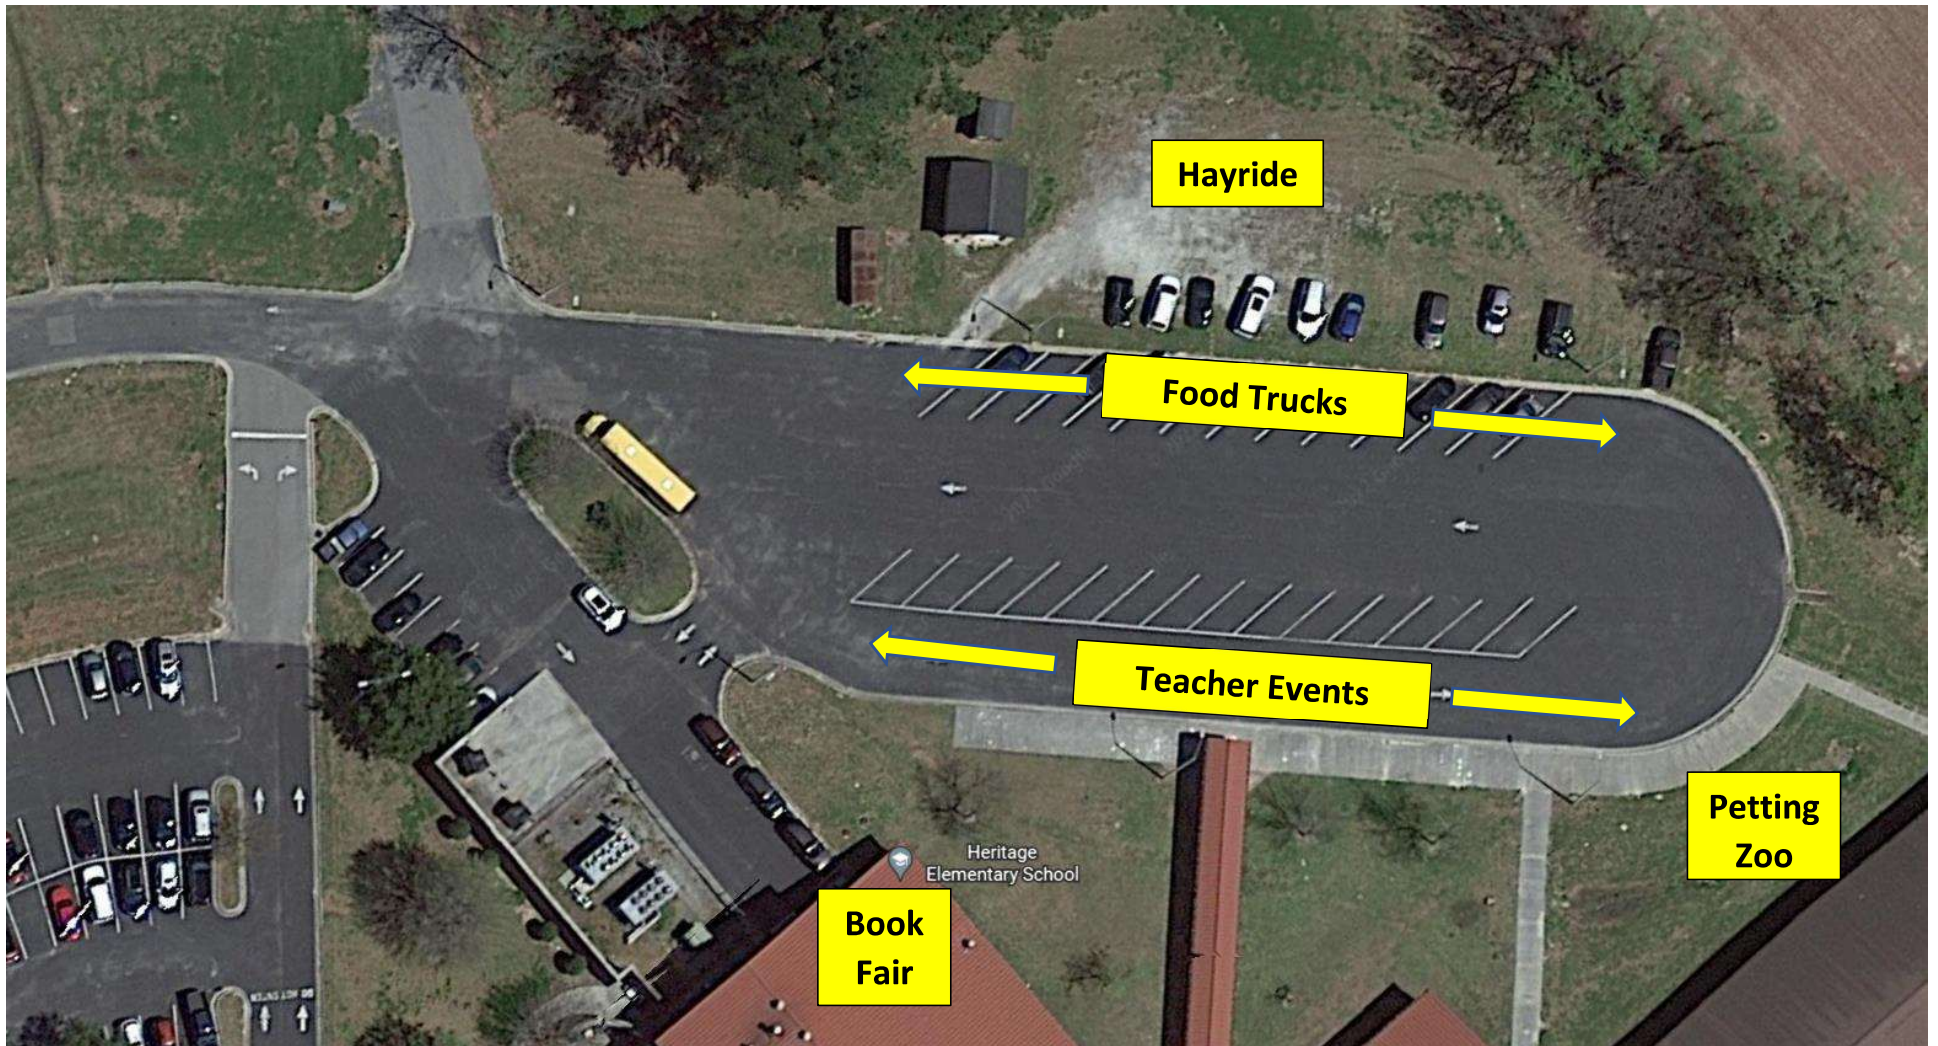

2022 Fall Festival Map

Teachers need to have their event set up and ready to go by 5:00.
There are not assigned spaces for each grade.

Parent
Parking

Fall
Festival

Parent
Parking

Teacher
Parking

Heritage
Elementary School