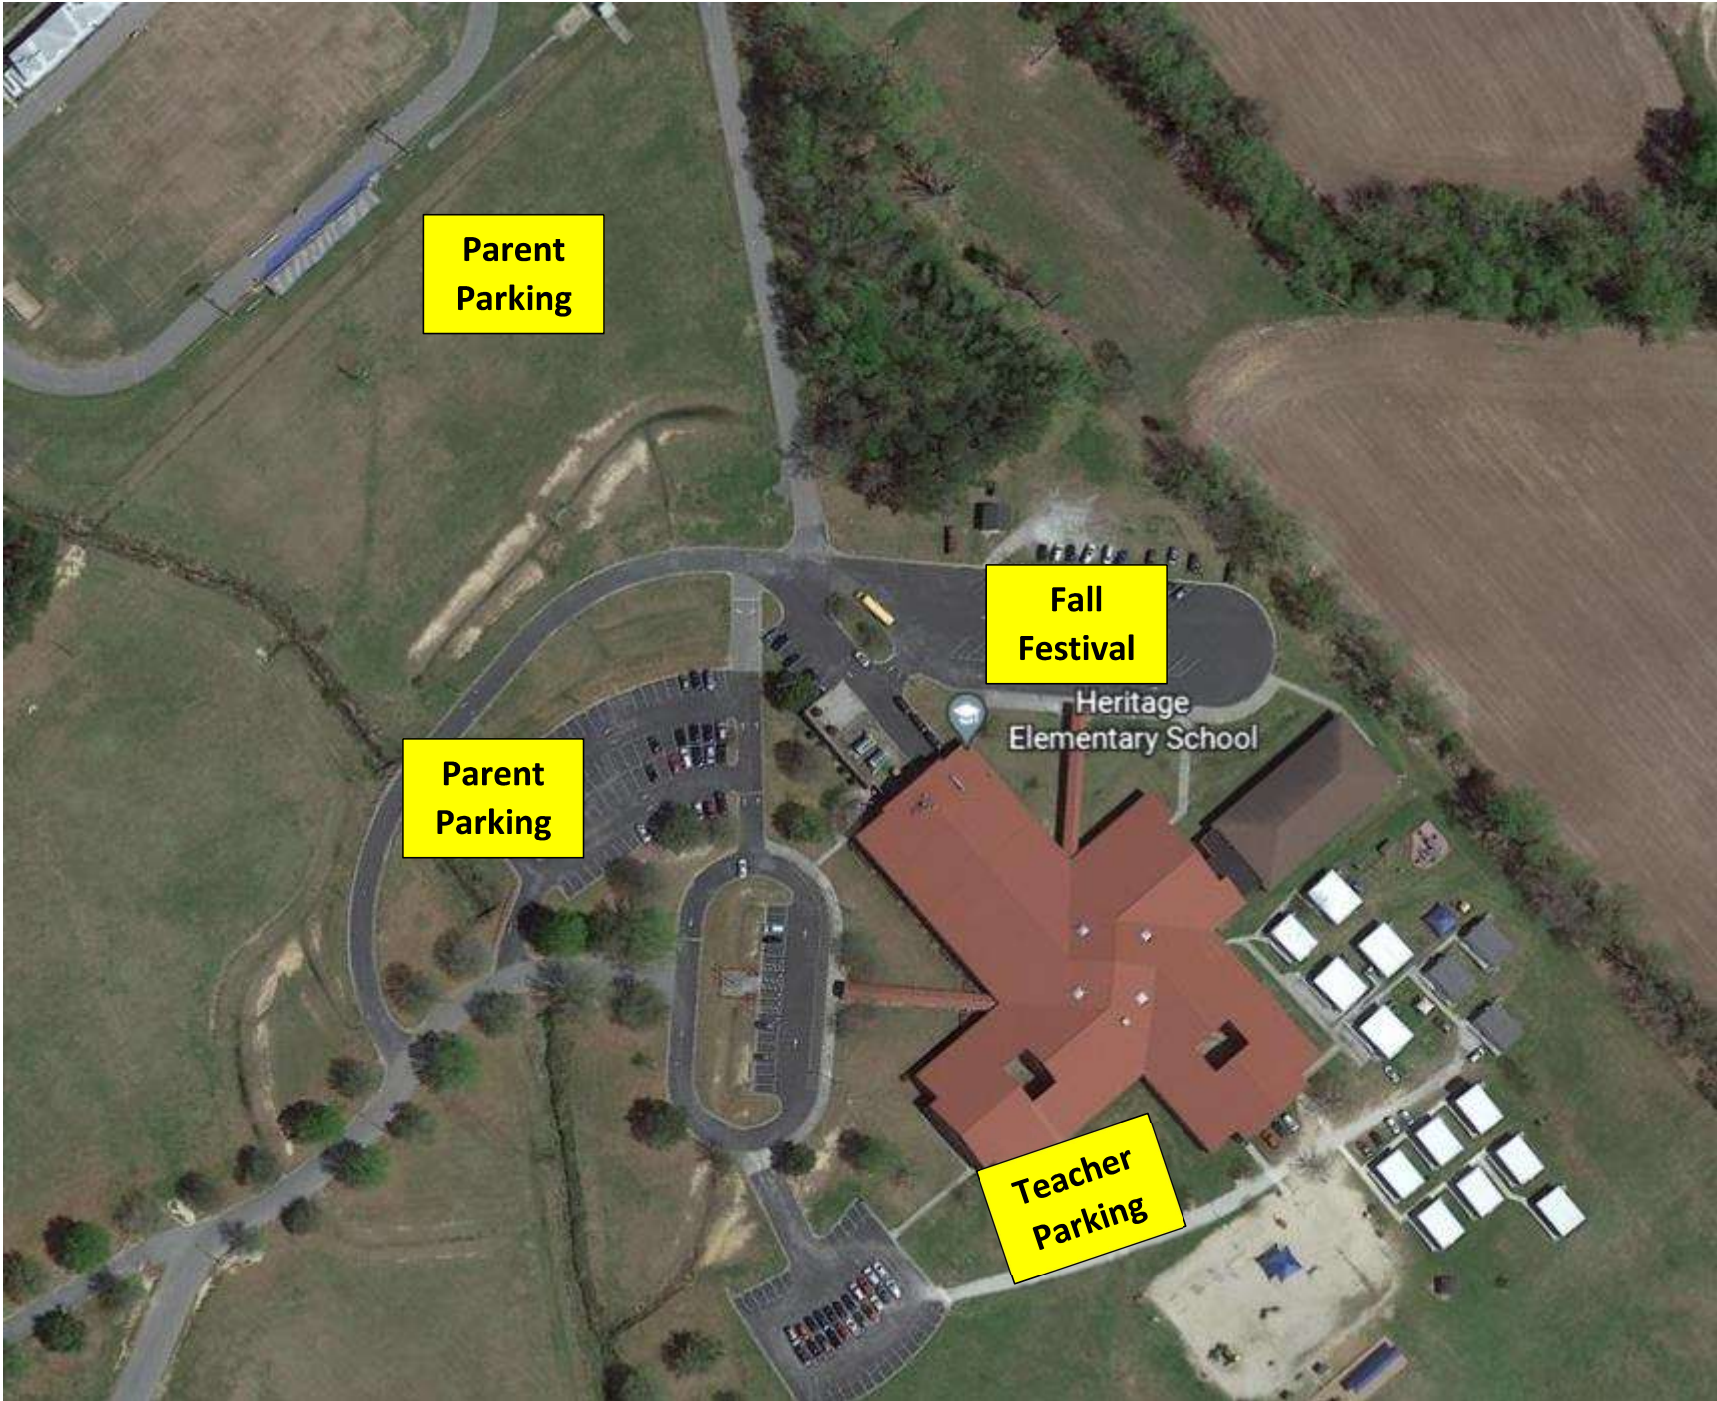

2022 Fall Festival Map

Teachers need to have their event set up and ready to go by 5:00.
There are not assigned spaces for each grade.

Parent
Parking

Fall
Festival

Parent
Parking

Teacher
Parking

Heritage
Elementary School